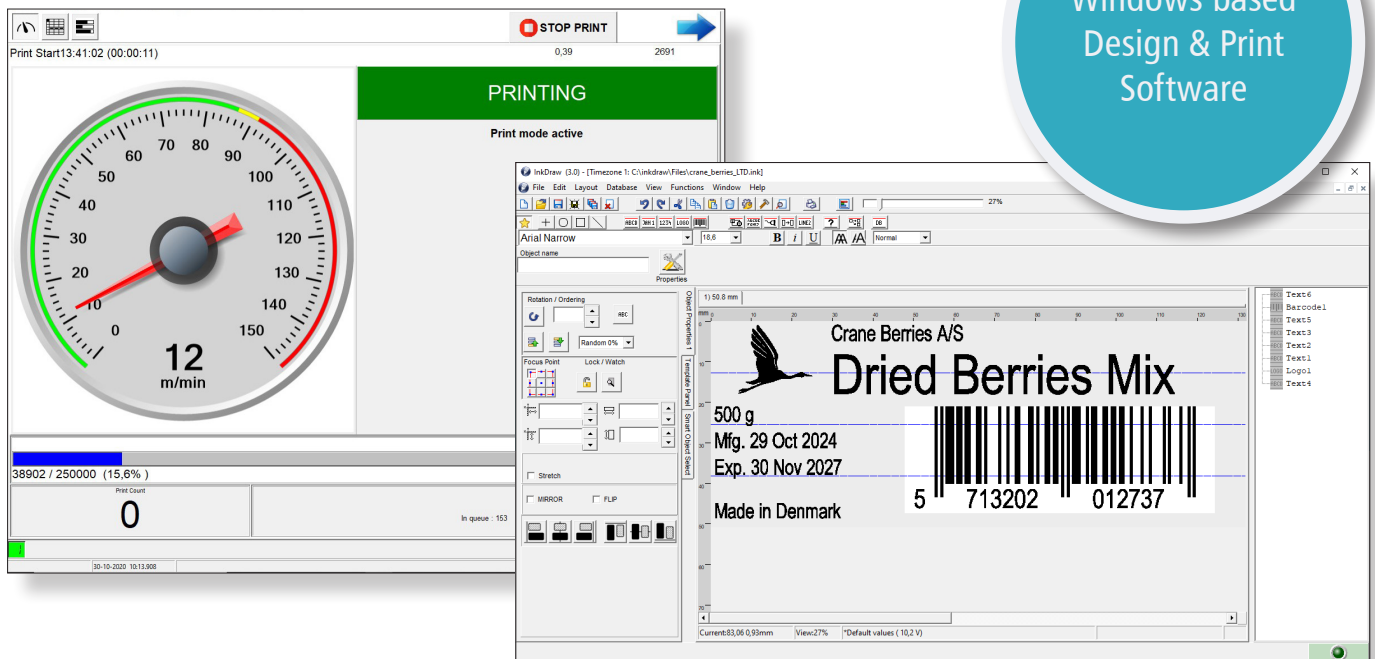

## Powerful Software for Design & Print Control