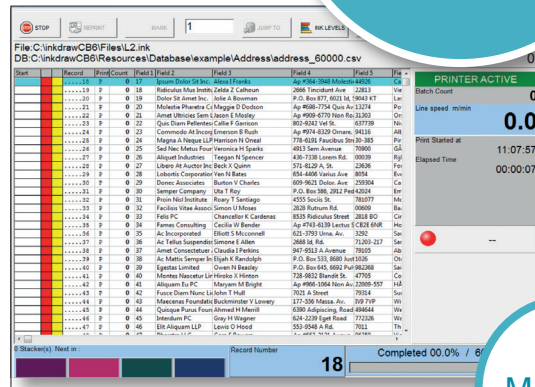

HSAJET® InkDraw 3 Extensions

Take your production to the next level with advanced InkDraw extensions

In addition to the InkDraw standard package, we offer convenient software extensions for various print productions and industries.

Mail Tool & Event/Stacker

Mail Tool is developed for mailing and addressing applications. It includes out-signals for connection of e.g., stacker/bundle machine and sorting conveyor.

The Event/Stacker extension allows you to activate a signal further down the line, based on content or change in the database. It can be used to precisely control bundlers, diverters, sorters and cameras.

Event/Stacker is included in the Mail Tool software, but is also available for purchase separately for CB6e Premium printers.

For Infinity Printers, Event/Stacker is included in the InkDraw standard package.

Mail Tool

PDF Tool

Maximises security and minimises risk of error. PDF Tool offers an incredibly safe platform for execution of print jobs leaving no room for errors.

The PDF Tool processes PDF files with unprecedented speed. Regardless of file size, the platform renders the PDF file with no delay and in 10 seconds or less, you are ready to start printing, ensuring smooth transitions between productions.

PDF Tool is included in the InkDraw standard package.